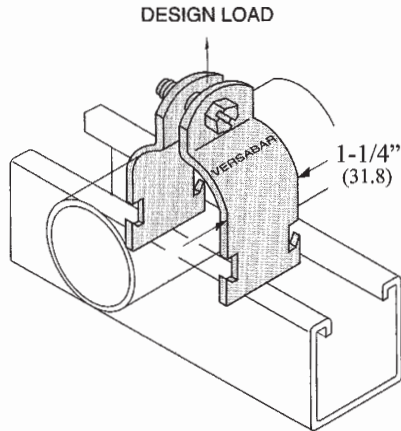

### VT-1000 O.D. Series Tubing Clamps

Fits All 1-5/8" (41.3) Wide Channels